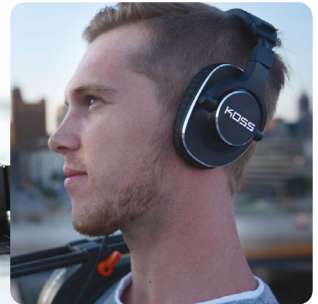

KOSS PRO4S HEADPHONE

D-CUP STUDIO MONITOR PROFESSIONAL GRADE HEADPHONE

Koss SLX40 40mm OFC Neodymium 35 Ohm 10-25KHz 99dB drivers tuned for an incredibly accurate and unbiased sound, perfect for any studio or creative environment. Light in weight aluminium cup and headband for durability, robust build. D-Profile memory foam 100mm closed ear pads, advanced sound isolation with all-day comfort. Tuned for studio use monitor reference standard. Flat folding with carry case. Detachable 1.3m coiled audio cable with 3.5mm plugs and L or R ear cup inputs.

Plug	Code
3.5mm plug	PRO4S