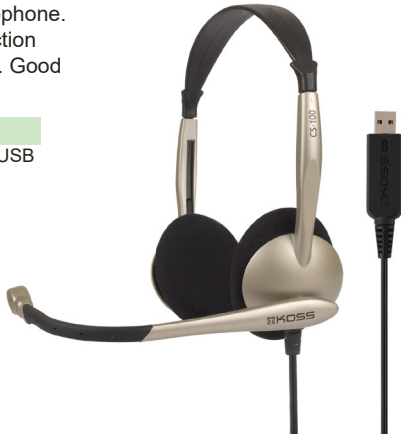

KOSS KE5 EARPHONE

KOSS BRANDED AUDIO AT AN ENTRY PRICE POINT

- Unique earbud design directs sound into the ear canal for deep bass
- Reliable L plug for improved durability & reliability 3.5mm Stereo
- 16Ω Response 60-20,000Hz
- Cord straight dual entry 1.21m

Plug	Colour	Code
3.5mm Stereo	White	KE5W
3.5mm Stereo	Black	KE5K

KOSS HEADSET WITH MIC - USB

Ideal PC headset with stereo sound and boom microphone. Easy PnP USB connection for Skype, gamers, etc. Good acoustics by Koss.

Type	Plug	Code
Stereo	USB 2.0	CS100USB

KOSS MONO HEADSET WITH MIC - USB

Ideal PC headset with one ear and boom microphone. Easy PnP USB connection for Skype, gamers, etc. Good acoustics by Koss.

Type	Plug	Code
Single	USB 2.0	CS95USB