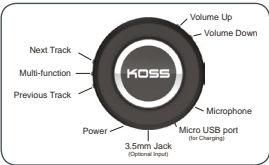

Code
BT540I