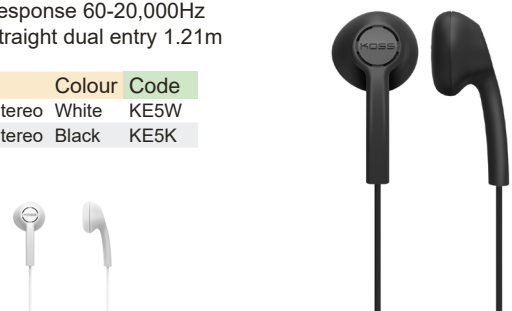

KOSS KE5 EARPHONE

KOSS BRANDED AUDIO AT AN ENTRY PRICE POINT

- Unique earbud design directs sound into the ear canal for deep bass
- Reliable L plug for improved durability & reliability 3.5mm Stereo
- 16Ω Response 60-20,000Hz
- Cord straight dual entry 1.21m

Plug	Colour	Code
3.5mm Stereo	White	KE5W
3.5mm Stereo	Black	KE5K