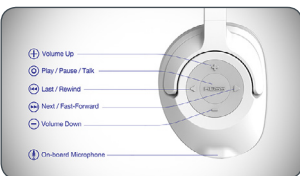

Colour Code
Grey BT539IK
White BT539IW