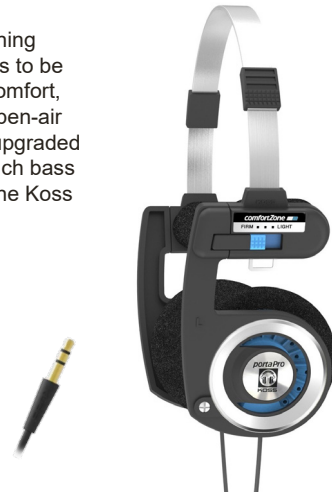

KOSS KPPC1M PORTA-PRO ONE-TOUCH-MIC

CLASSIC WITH 1-TOUCH REMOTE

Without changing the sound or the design, Koss added an all-new cable system to the iconic Porta Pro® that features an in-line microphone and 1-touch remote.

- The ultimate portable on-ear headphones
- Includes new In-line microphone, 1-touch remote, rugged cable system and spring reinforced strain relief.
- Comfort zone setting on temporal pad for comfortable secure fit
- Collapsible headband design for protective storage
- Dynamic element for extended frequency response
- Oxygen-free copper voice coils deliver deep bass and signal clarity

Plug	Code
3.5mm Quad	KPPC1M