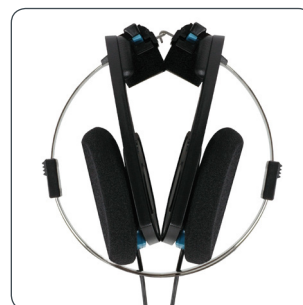

KOSS PORTA PRO HEADPHONE

CLASSIC RETRO HEADPHONE FROM THE 80'S WITH UPGRADED AUDIO

The acclaimed Koss Porta Pro has set performance and comfort standards for personal listening worldwide for decades. Designed for those with refined musical taste, the Porta Pro continues to be one of the most popular portable headphones around the world. Known for its high-level of comfort, the Porta Pro has adjustable temporal pads to relieve pressure on the ears. Its lightweight, open-air cushions keep listeners aware of their surroundings while delivering exceptional audio. The upgraded oxygen free copper voice coils and all new dynamic elements allow the Porta Pro to deliver rich bass and a remarkably wide frequency response. Whether you're listening at home or on the go, the Koss Porta Pro delivers all the excitement of a live performance.

- Comfort zone setting on temporal pad for a comfortable, secure fit
- Collapsible for easy transport, Carrying case included
- The ultimate portable on-ear stereo phones
- Dynamic element for extended frequency response
- Impedance: 60Ω Response 15-25,000Hz
- Cord 1.2m with 3.5mm stereo plug & 6.5mm adaptor

Plug	Code
3.5mm Stereo	KPPC1

KOSS KPPC1M PORTA-PRO ONE-TOUCH-MIC

CLASSIC WITH 1-TOUCH REMOTE

Without changing the sound or the design, Koss added an all-new cable system to the iconic Porta Pro® that features an in-line microphone and 1-touch remote.